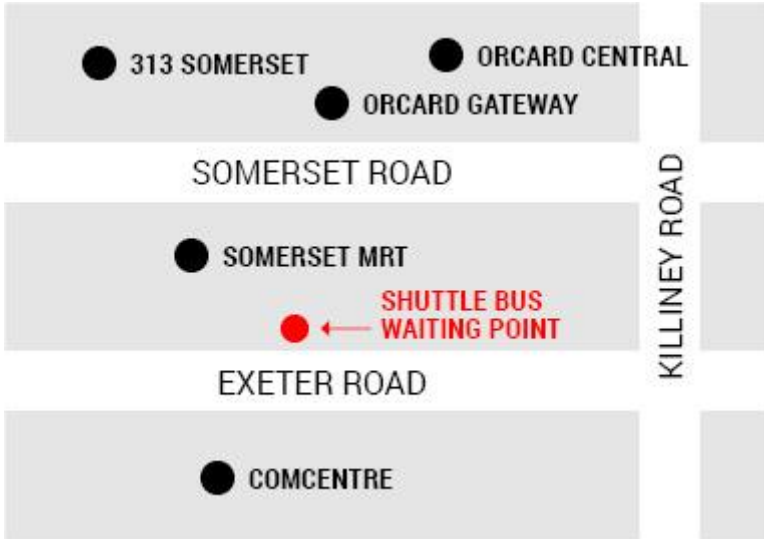

SHUTTLE BUS SERVICE

Between The Herencia and Somerset MRT Station

Shuttle Services are available from **Mon - Fri (8.00am - 7:30pm)** Shuttle Bus Fare: **\$1.00** (per pax / per trip). Passengers may use their EZ Link card to tap upon boarding the bus. Kindly note that no cash will be collected for the shuttle bus.

THE HERENCIA SHUTTLE BUS TIMING WEF 2 JUNE 2016

Depart from Somerset
8.00 am
8.30 am
8.50 am
9.10 am
9.25 am
9.40 am
12.20 pm
12.40 pm
1.00 pm
1.20 pm
1.40 pm
2.00 pm
6.00 pm
6.20 pm
6.40 pm
7.00 pm
7.20 pm (Last Bus)

Depart from The Herencia
8.20 am
8.40 am
9.00 am
9.20 am
9.35 am
10.00 am
12.00 pm
12.30 pm
12.50 pm
1.10 pm
1.30 pm
1.50 pm
5.30 pm
6.10 pm
6.30 pm
6.50 pm
7.10 pm
7.30 pm (Last Bus)

Notes:

1. Shuttle bus will depart before scheduled timing once it is full.
2. All timings are estimated and subject to travel conditions.
3. Passengers are expected to be 5 mins earlier than the scheduled time.
4. Management reserves the right to amend timings at any time.